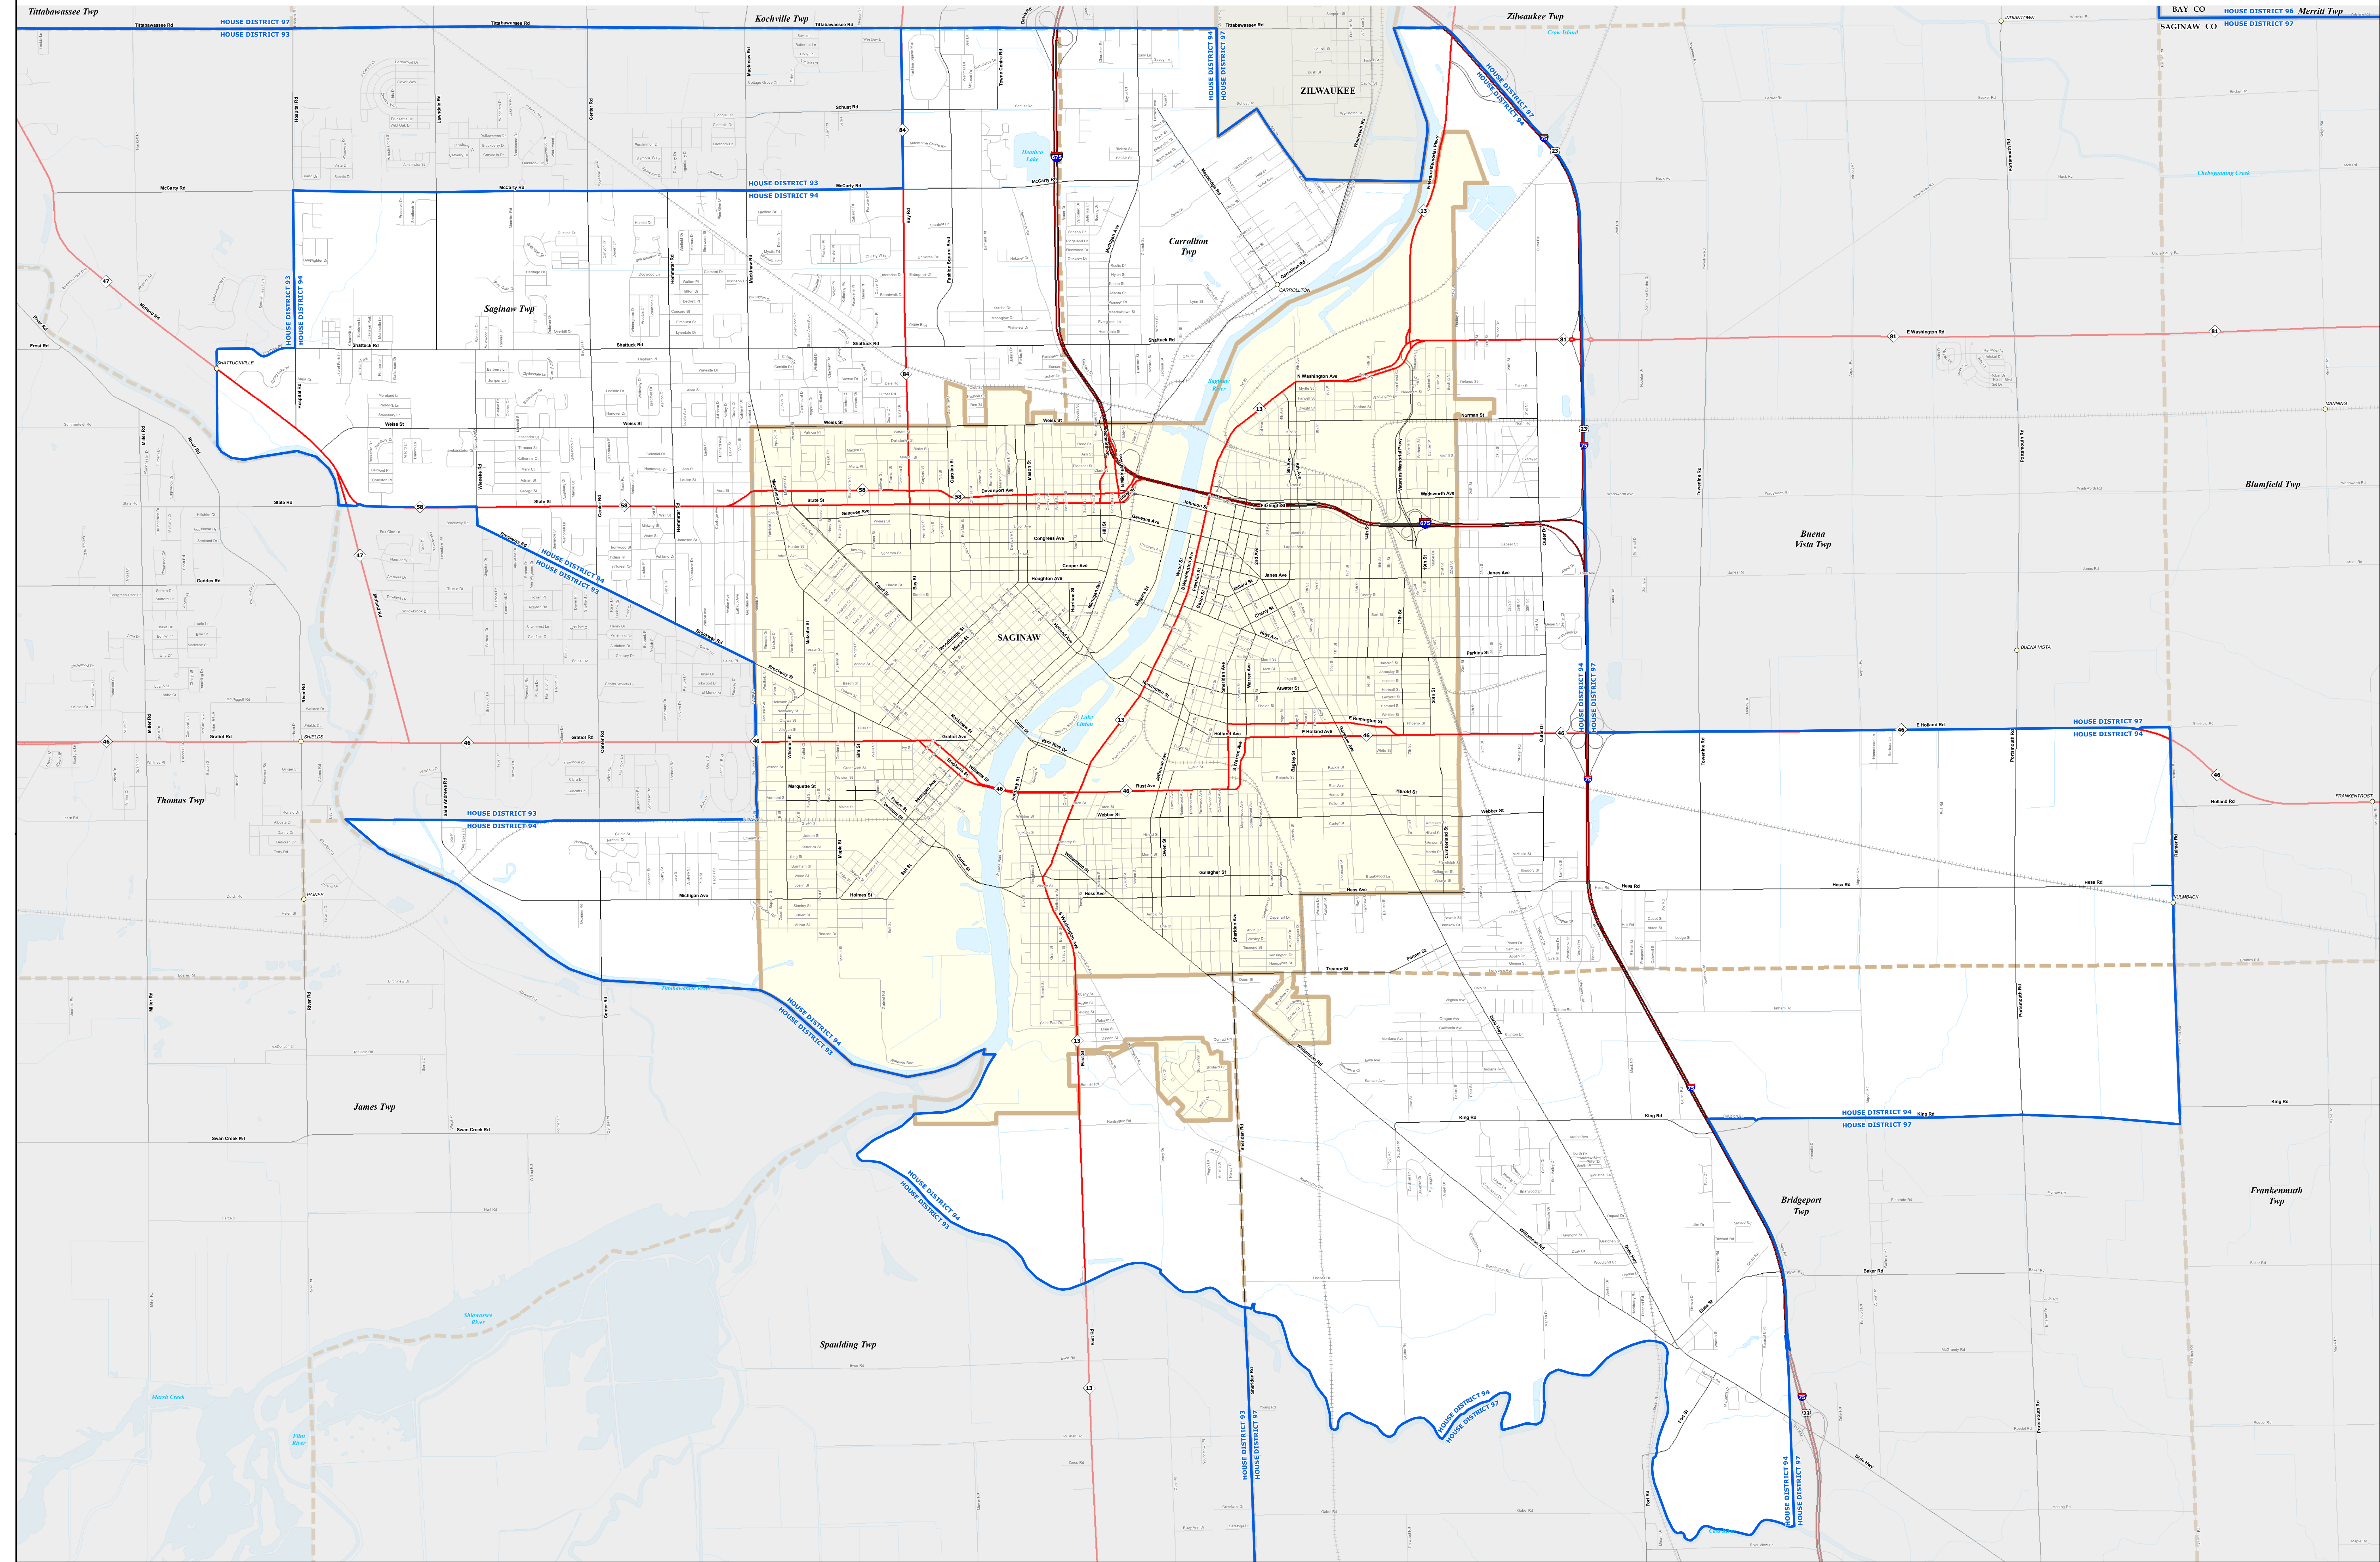

MICHIGAN STATE HOUSE DISTRICT 94

2021 Apportionment Plan

0 1 2 Miles

Legend

House District	Township	Freeway	Railroad
City	County	Highway	Water Feature
Village	State	Primary Road	River, Stream, or Drain
Unincorporated Place		Local Road